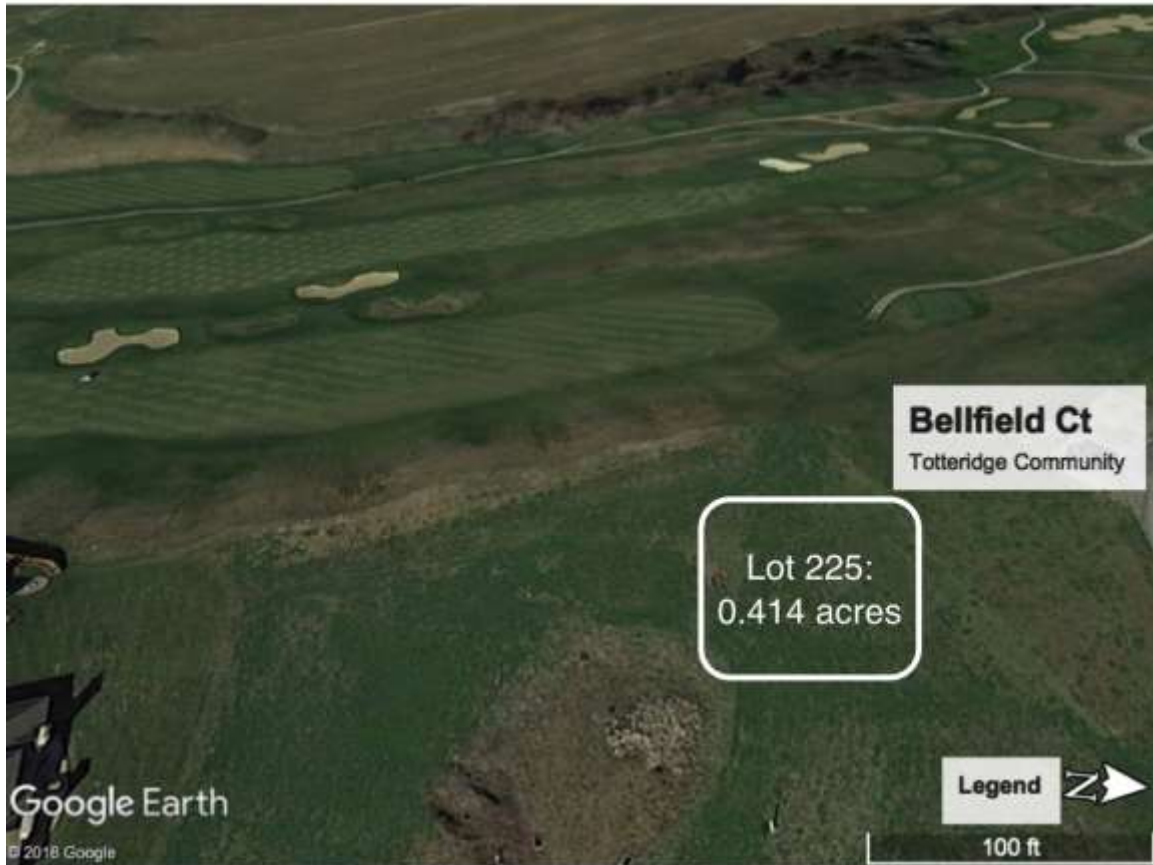

Totteridge Properties
Totteridge.com
724-837-6700

1221 Bellfield Court

Call For Pricing

Community: Village of Totteridge

Lot: 225B

Easy access to the golf course from this fantastic elevated lot. See the teeboxes of the first hole.

[Homesite](#)

[View More Details](#)

Real estate and other amenities are owned by Totteridge Properties LLC (TP) and/or other affiliates of Tanto Holding Company LLC and by unrelated third parties such as community homeowner associations. Certain properties herein are for informational purposes only, as TP is not involved in solicitation of offers, marketing, or sale of Resale Properties. Information is believed accurate on date printed, but may be subject to change.