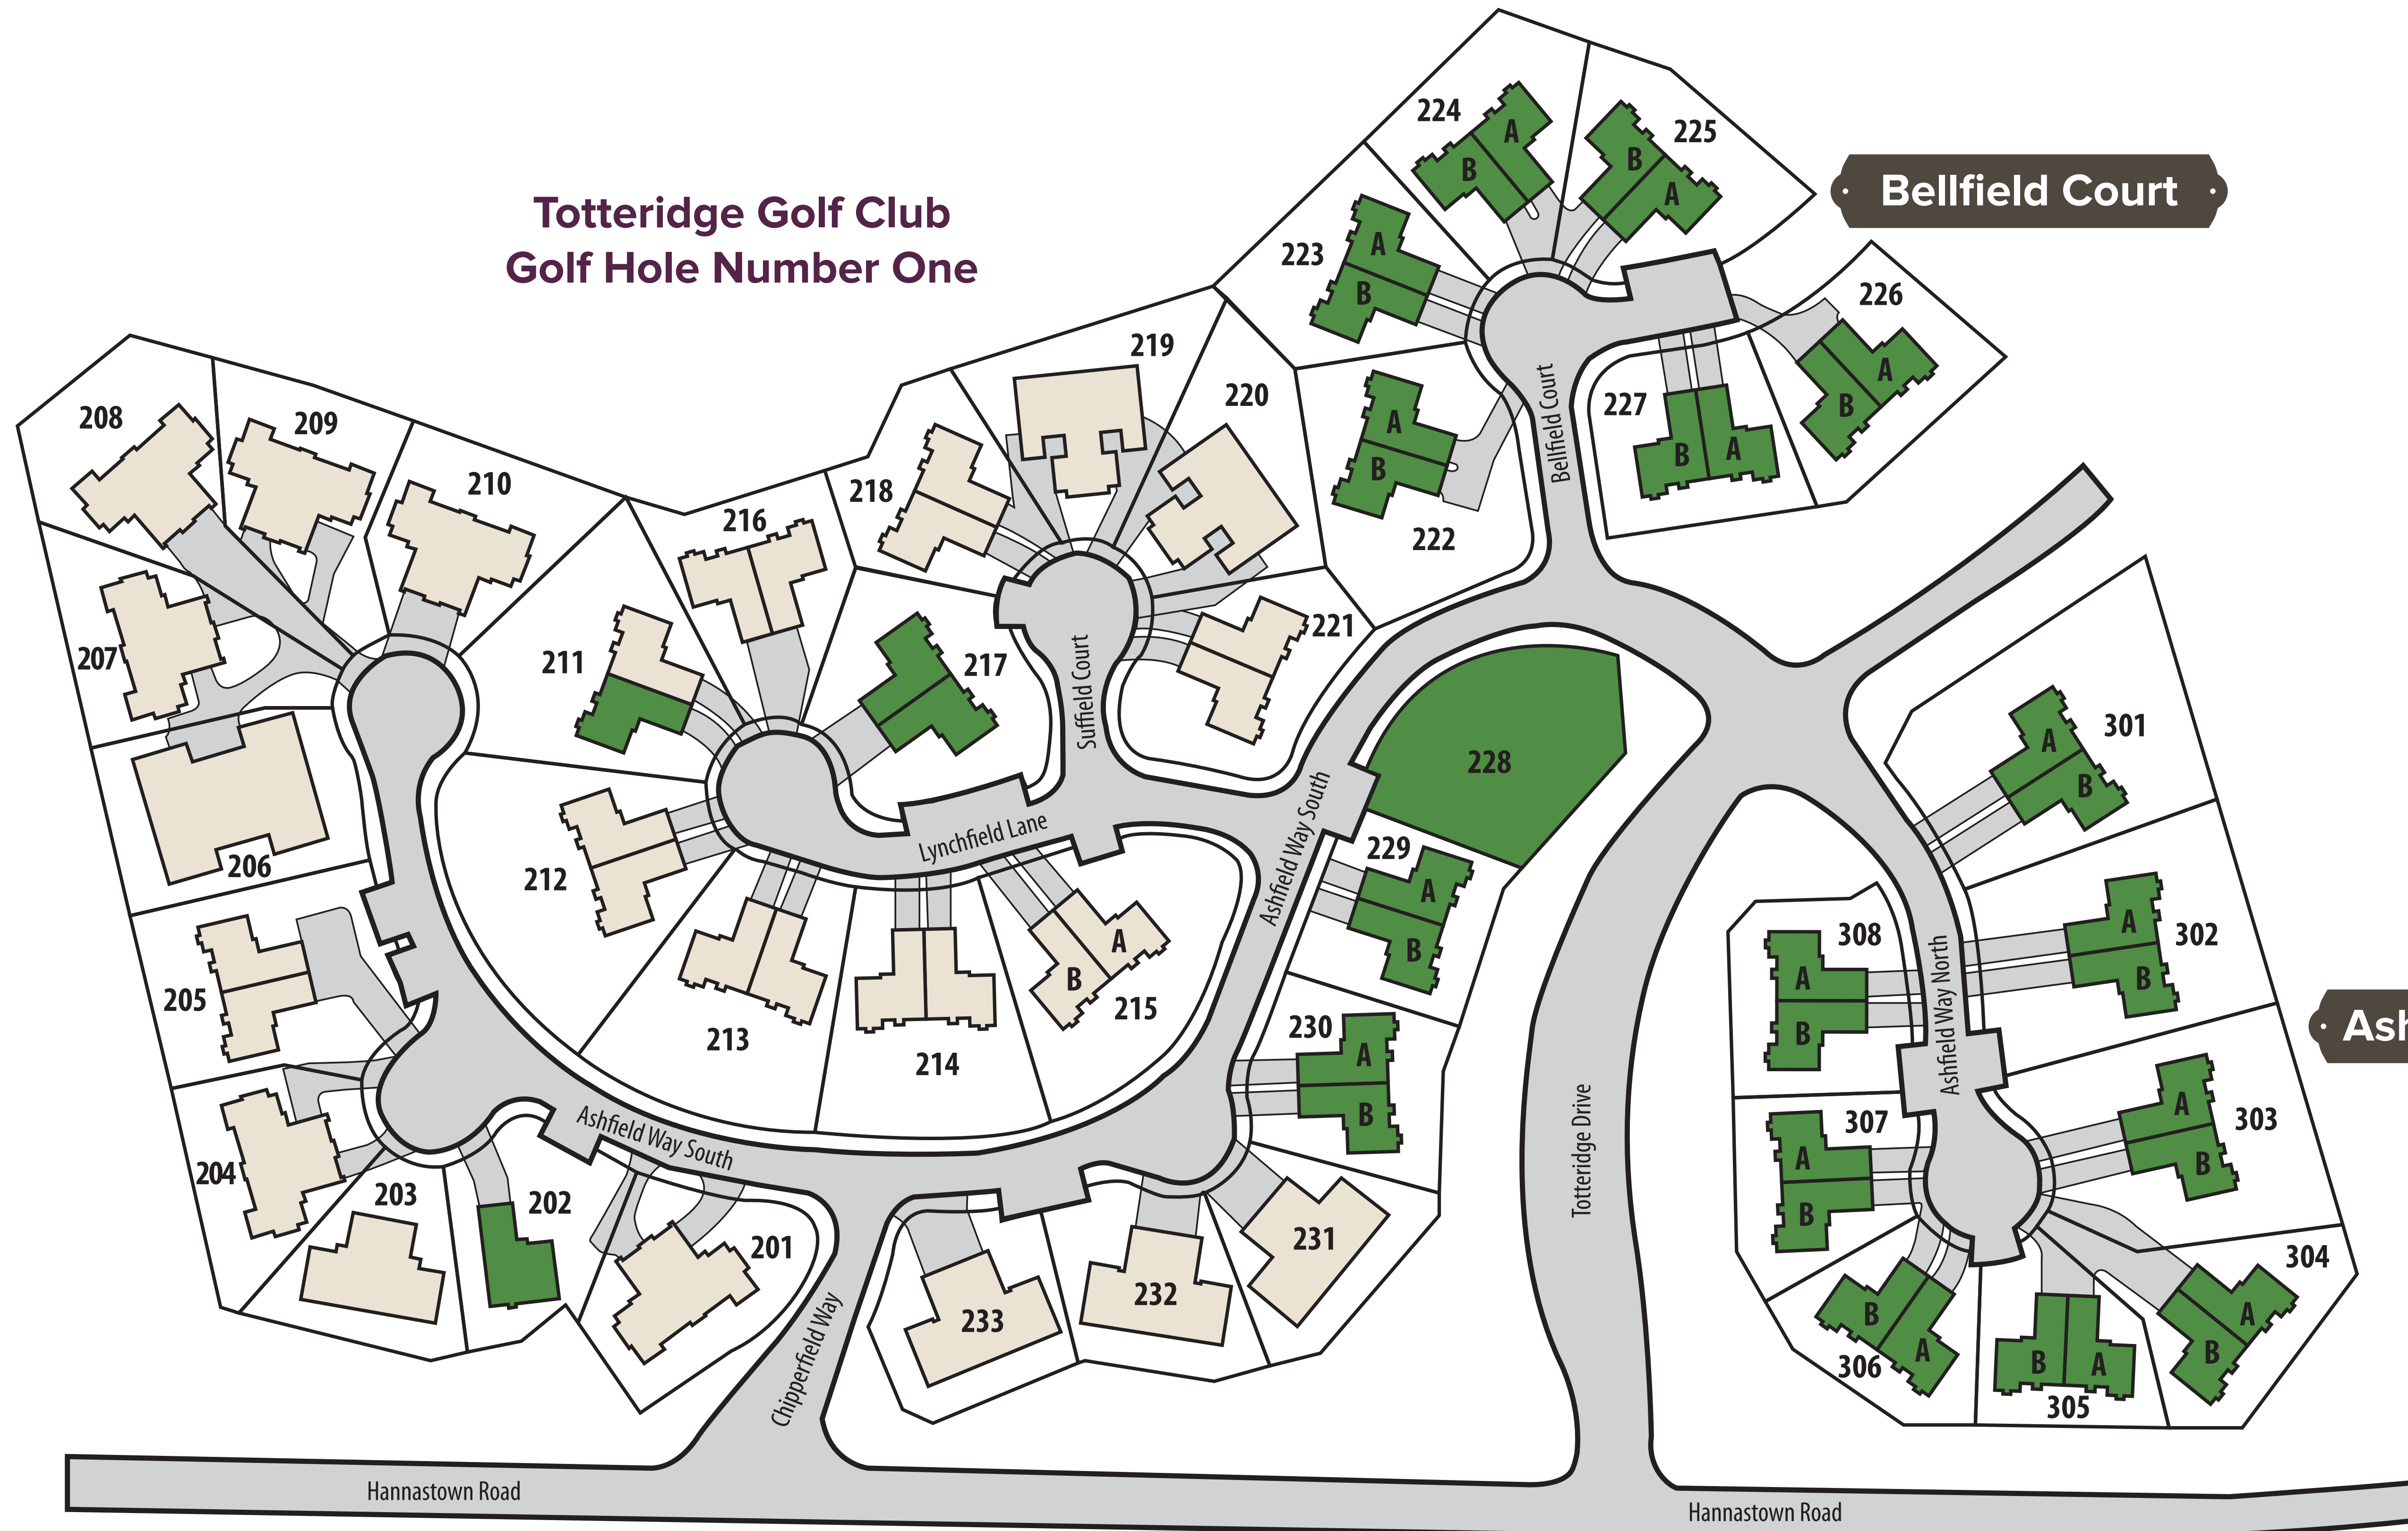

**Totteridge Golf Club
Golf Hole Number One**

• The Villages at •
TOTTERIDGE

BERKSHIRE HATHAWAY
HomeServices
The Preferred Realty

Patrick G. Cendes

Office: 724.838.3660

Cell: 412.327.6067

PCendes@totteridge.com